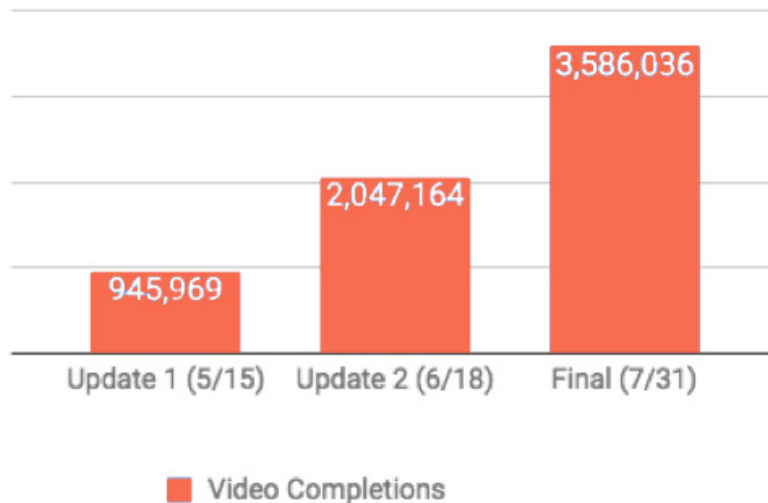

Video Performance Takeaways

Video Completions (Ads)

Video Plays (Landing Page)

57%

of the audience that was served
a video completed the ad

Deeply embedded in Native American history is a connection to the land and those that inhabit it. That connection drives a spirit of giving that positively transforms the lives of hundreds of thousands of Californians every day.