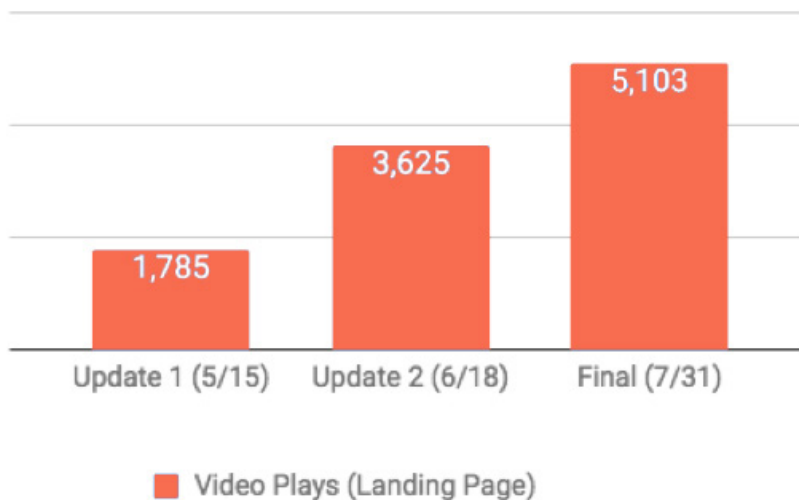

Video Performance Takeaways

Video Completions (Ads)

Video Plays (Landing Page)

57%

of the audience that was served
a video completed the ad

Deeply embedded in Native American history is a connection to the land and those that inhabit it. That connection drives a spirit of giving that positively transforms the lives of hundreds of thousands of Californians every day.